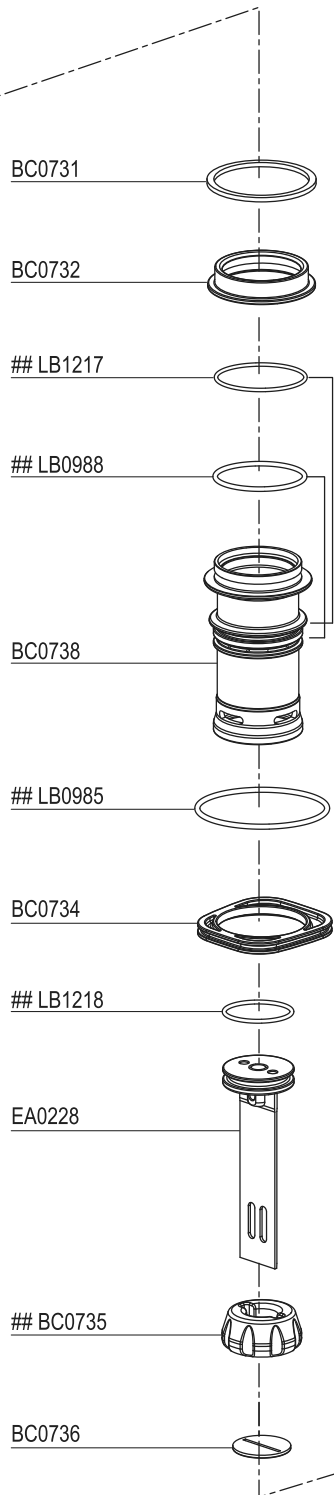

= Contents of YK0783 Kit
= Contents of YK0784 Kit
= Contents of YK0819 Kit

Tool #	Model
9V0001N	Contact-Actuation
9V2001N	Contact-Actuation

Available Triggers

HA0287
Contact-Actuation

HA0236
Single Sequential