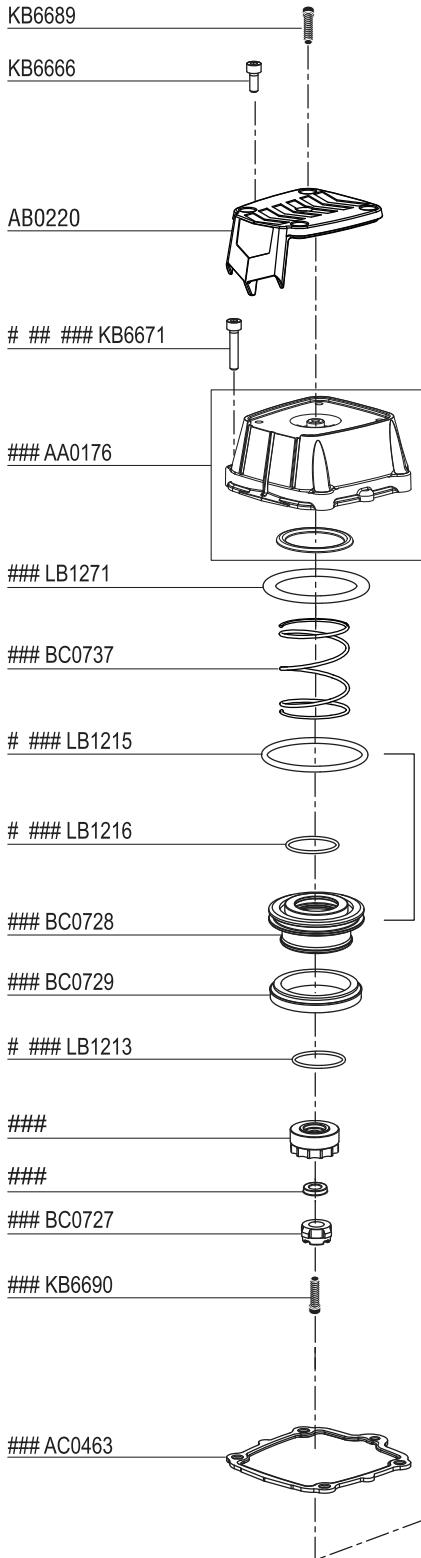

= Contents of YK0783 Kit
= Contents of YK0784 Kit
= Contents of YK0819 Kit

Tool #	Model
9V0001N	Contact-Actuation
9V2001N	Contact-Actuation

Available Triggers

HA0287
Contact-Actuation

HA0236
Single Sequential