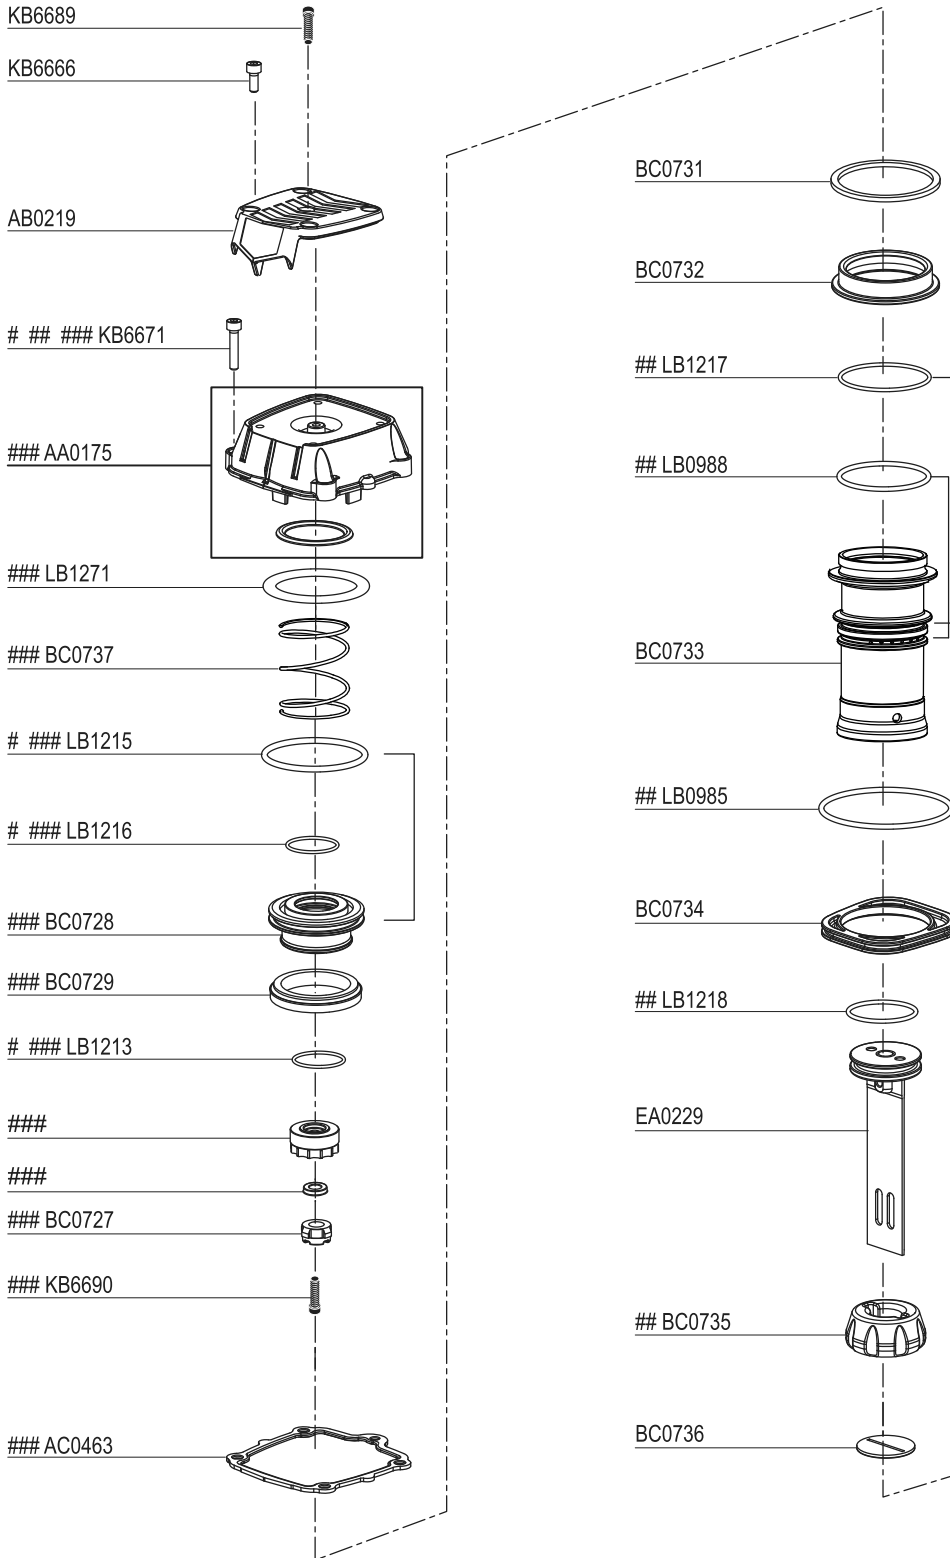

= Contents of YK0783 Kit
= Contents of YK0784 Kit
= Contents of YK0818 Kit

Tool #	Model
9T0001N	Contact-Actuation
9T2001N	Contact-Actuation

Available Triggers

HA0287
Contact-Actuation

HA0236
Single Sequential