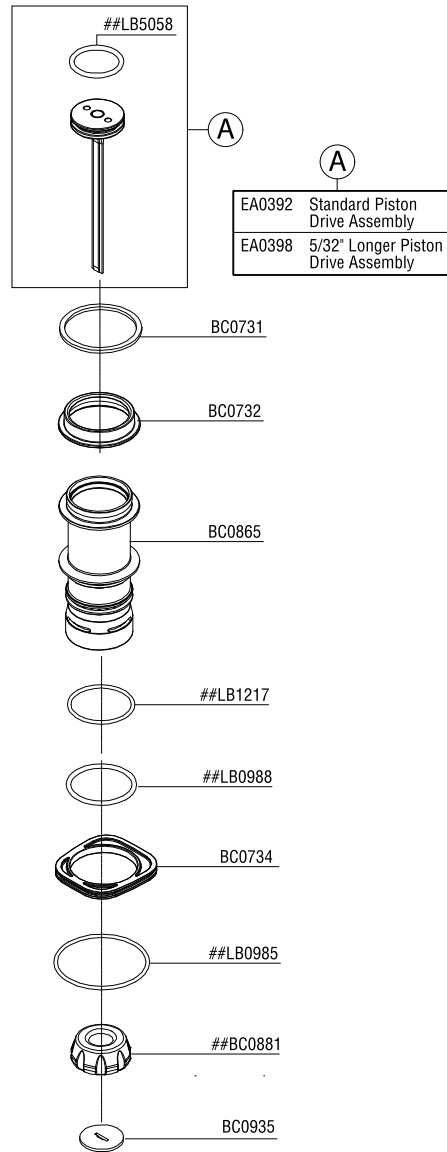

Tool #	Model
9X0001N	Contact-Actuation
9X2001N	Contact-Actuation

Contents Of YK0840 Repair Kit
Contents Of YK0841 Repair Kit