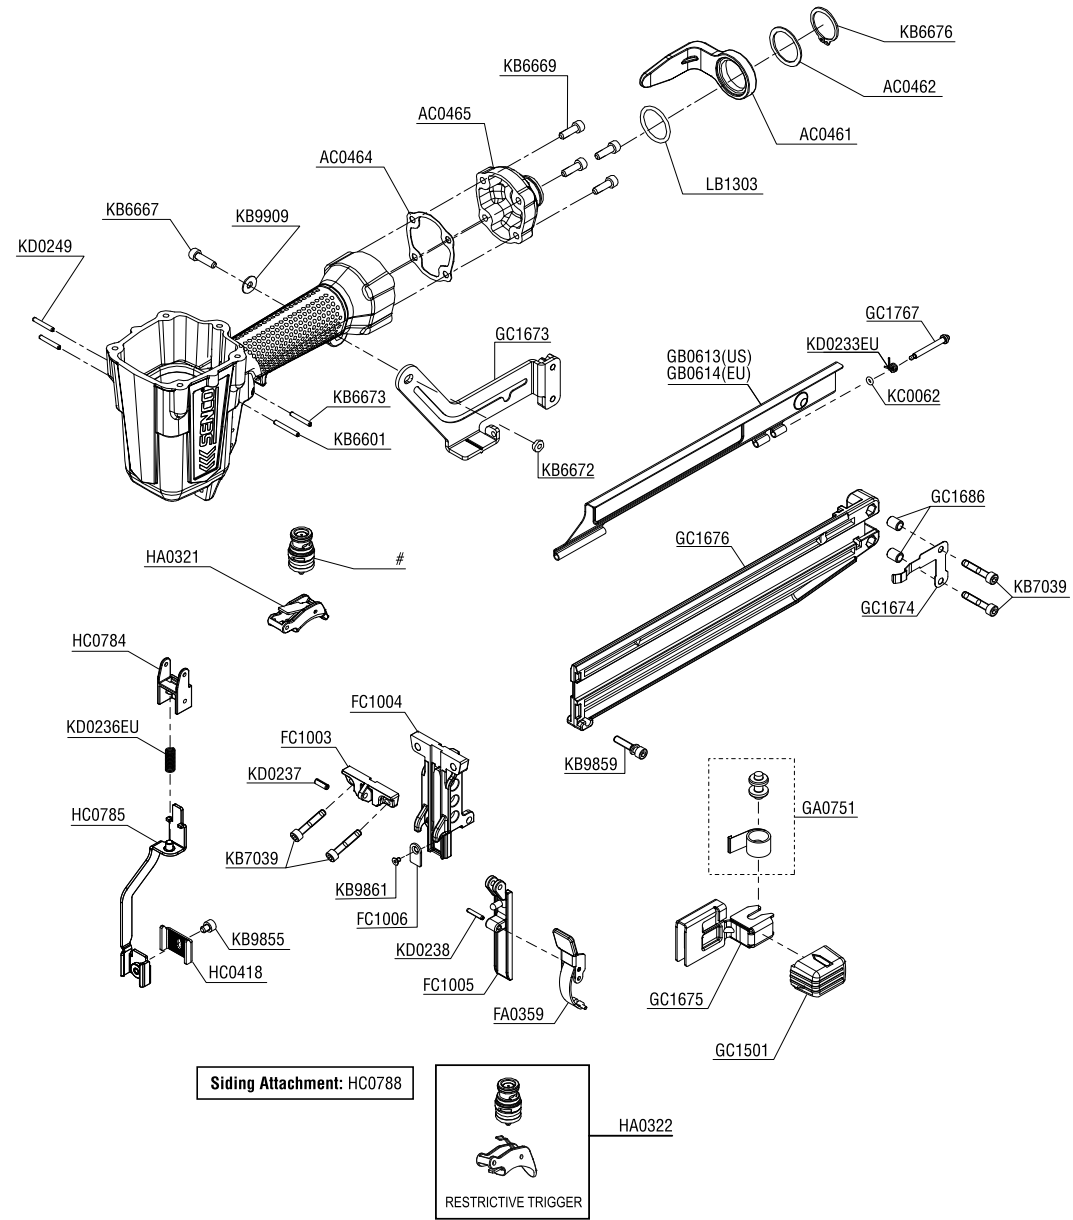

Tool #	Model
9X0001N	Contact-Actuation
9X2001N	Contact-Actuation

Contents Of YK0840 Repair Kit
Contents Of YK0841 Repair Kit