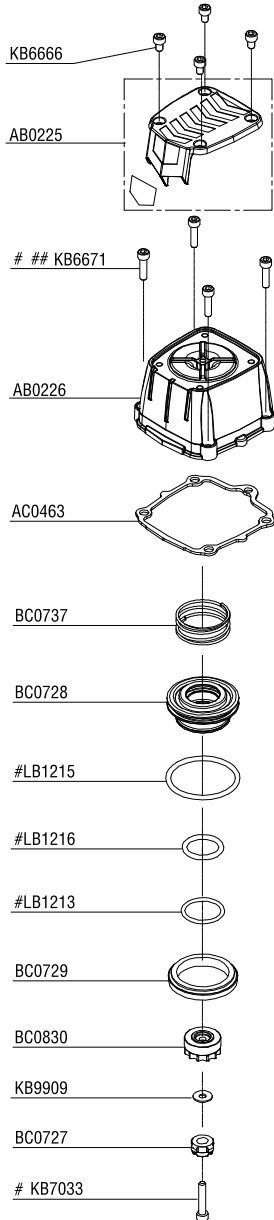

Tool #	Model
9X0001N	Contact-Actuation
9X2001N	Contact-Actuation

Contents Of YK0840 Repair Kit
Contents Of YK0841 Repair Kit