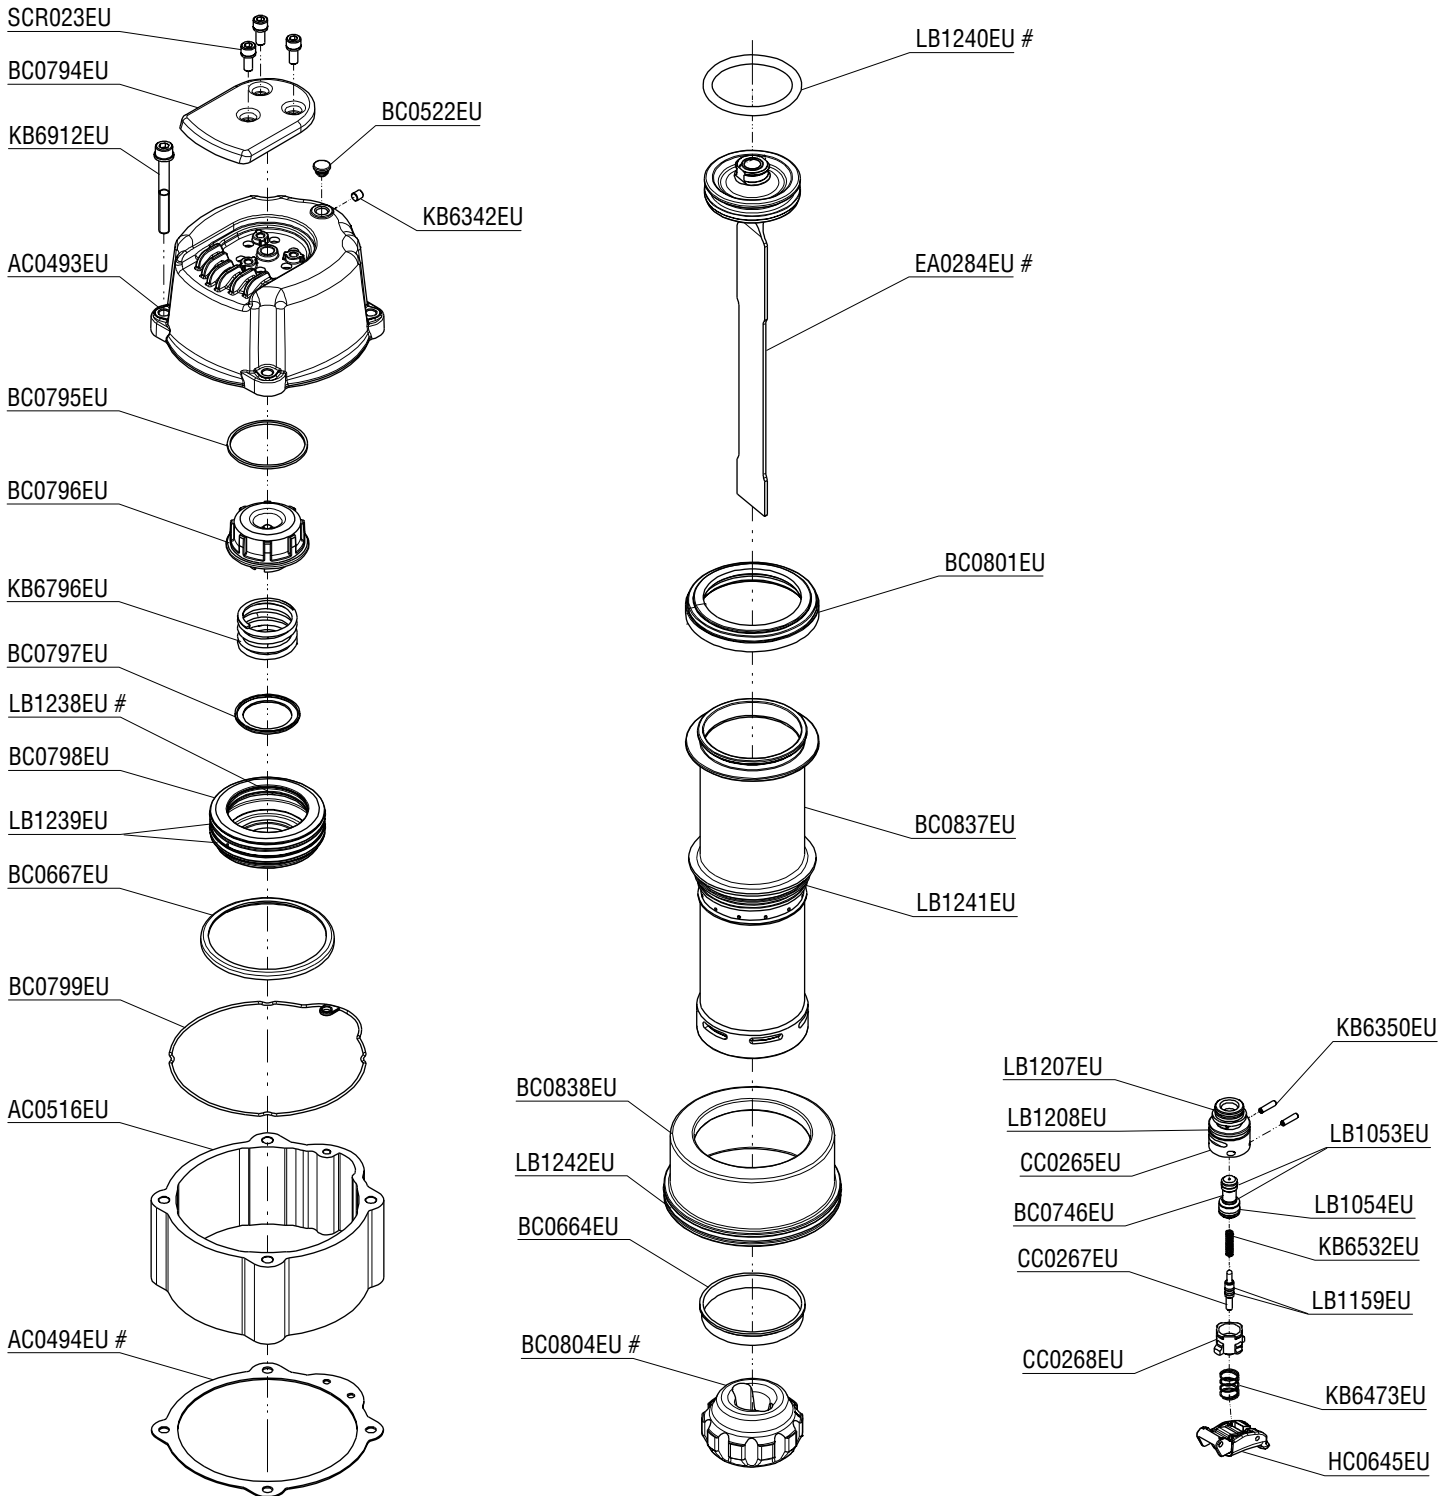

Contents Of YK0820EU Repair Kit

EU DESIGNED PARTS CAN BE DIFFERENT

Tool No.	Model
7E2001N	WC360-SP