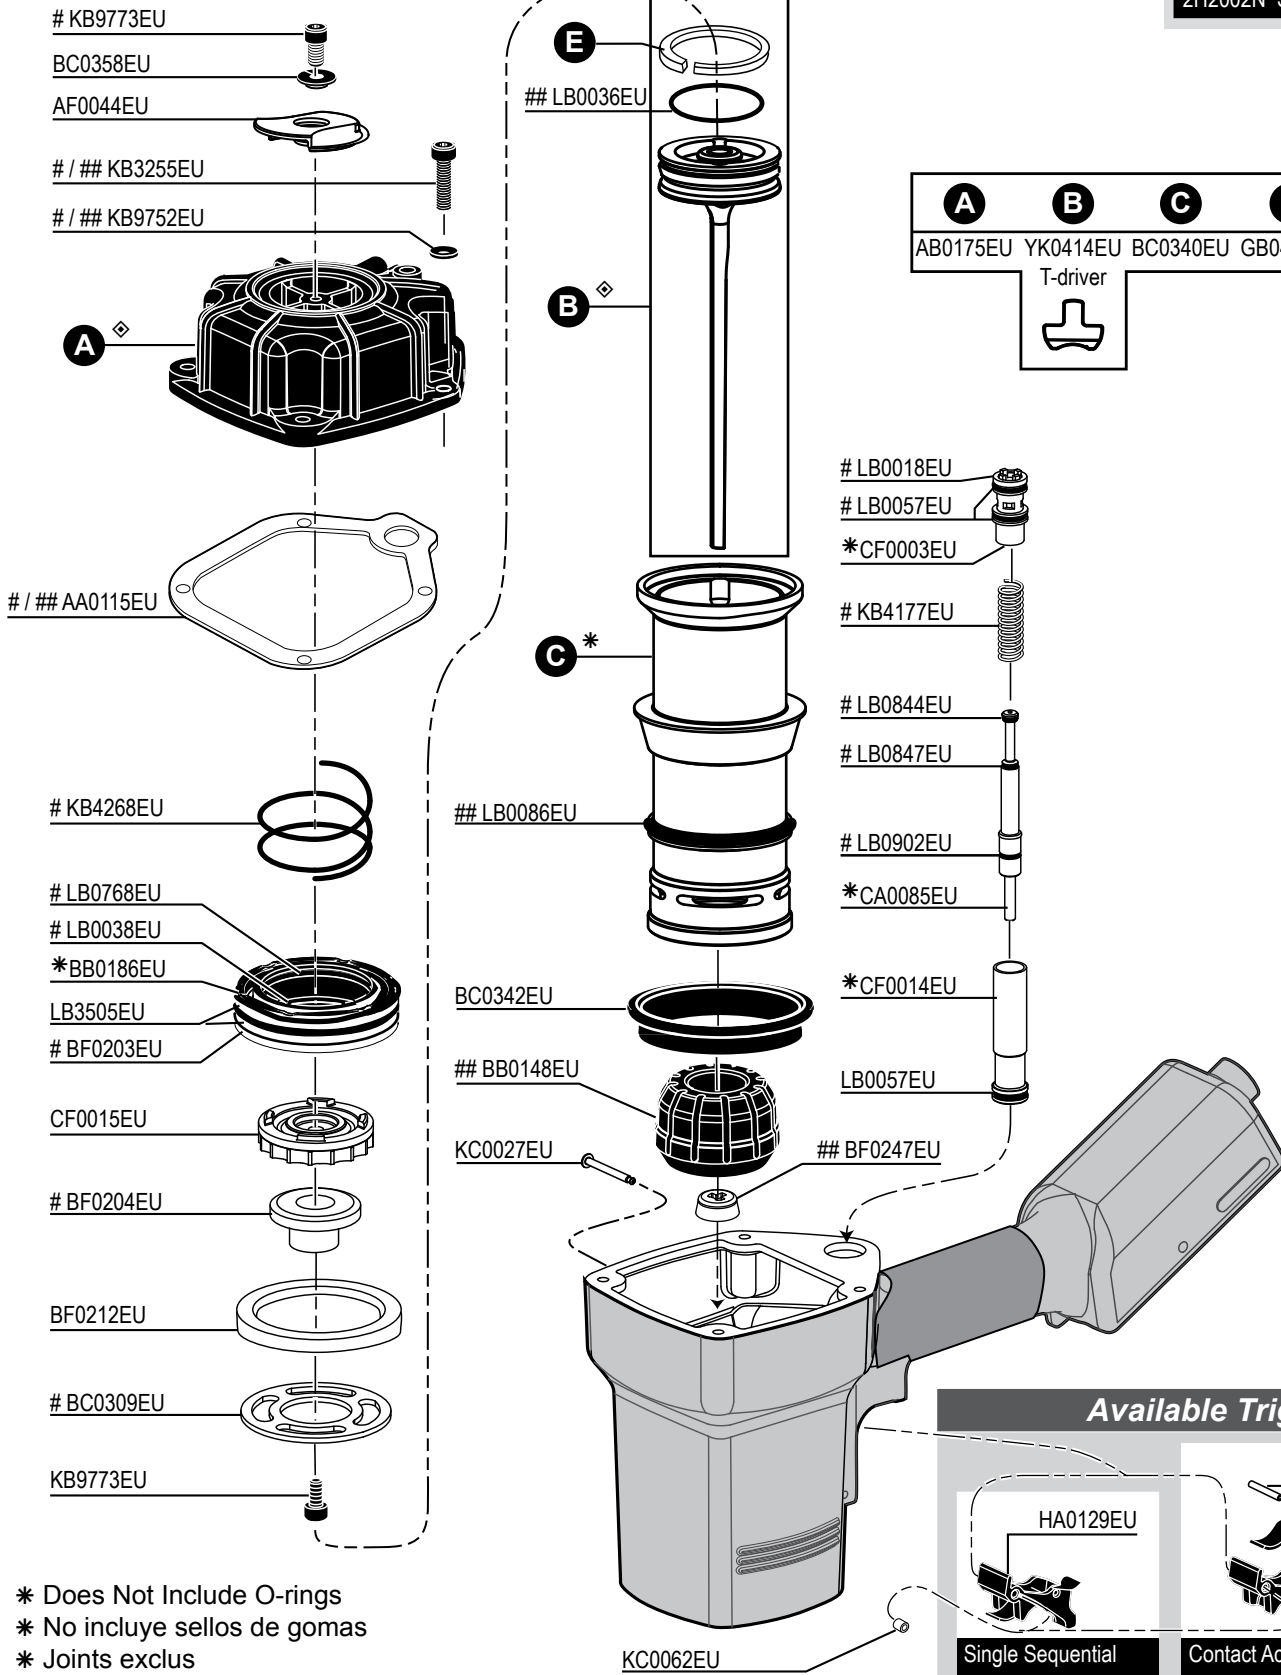

= Contents of YK0243EU Kit
= Contents of YK0244EU Kit

Tool #	Model
2H2001N	Contact Actuation
2H2002N	Single Sequential

- Does Not Include O-rings
- No incluye sellos de gomas
- Joints exclus
- Includes O-rings
- Sellos de gomas
- Joints

Available Triggers

HA0129EU	KB3495EU
	HC0148EU
	HC0211EU
Single Sequential	Contact Actuation HA0135EU