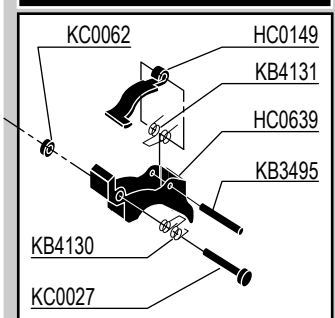

HA0098
Single Sequential