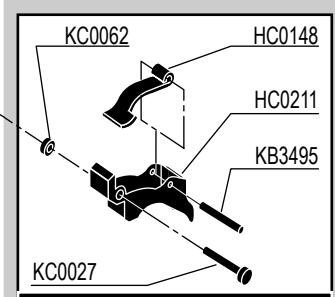

HA0093
Contact Actuation