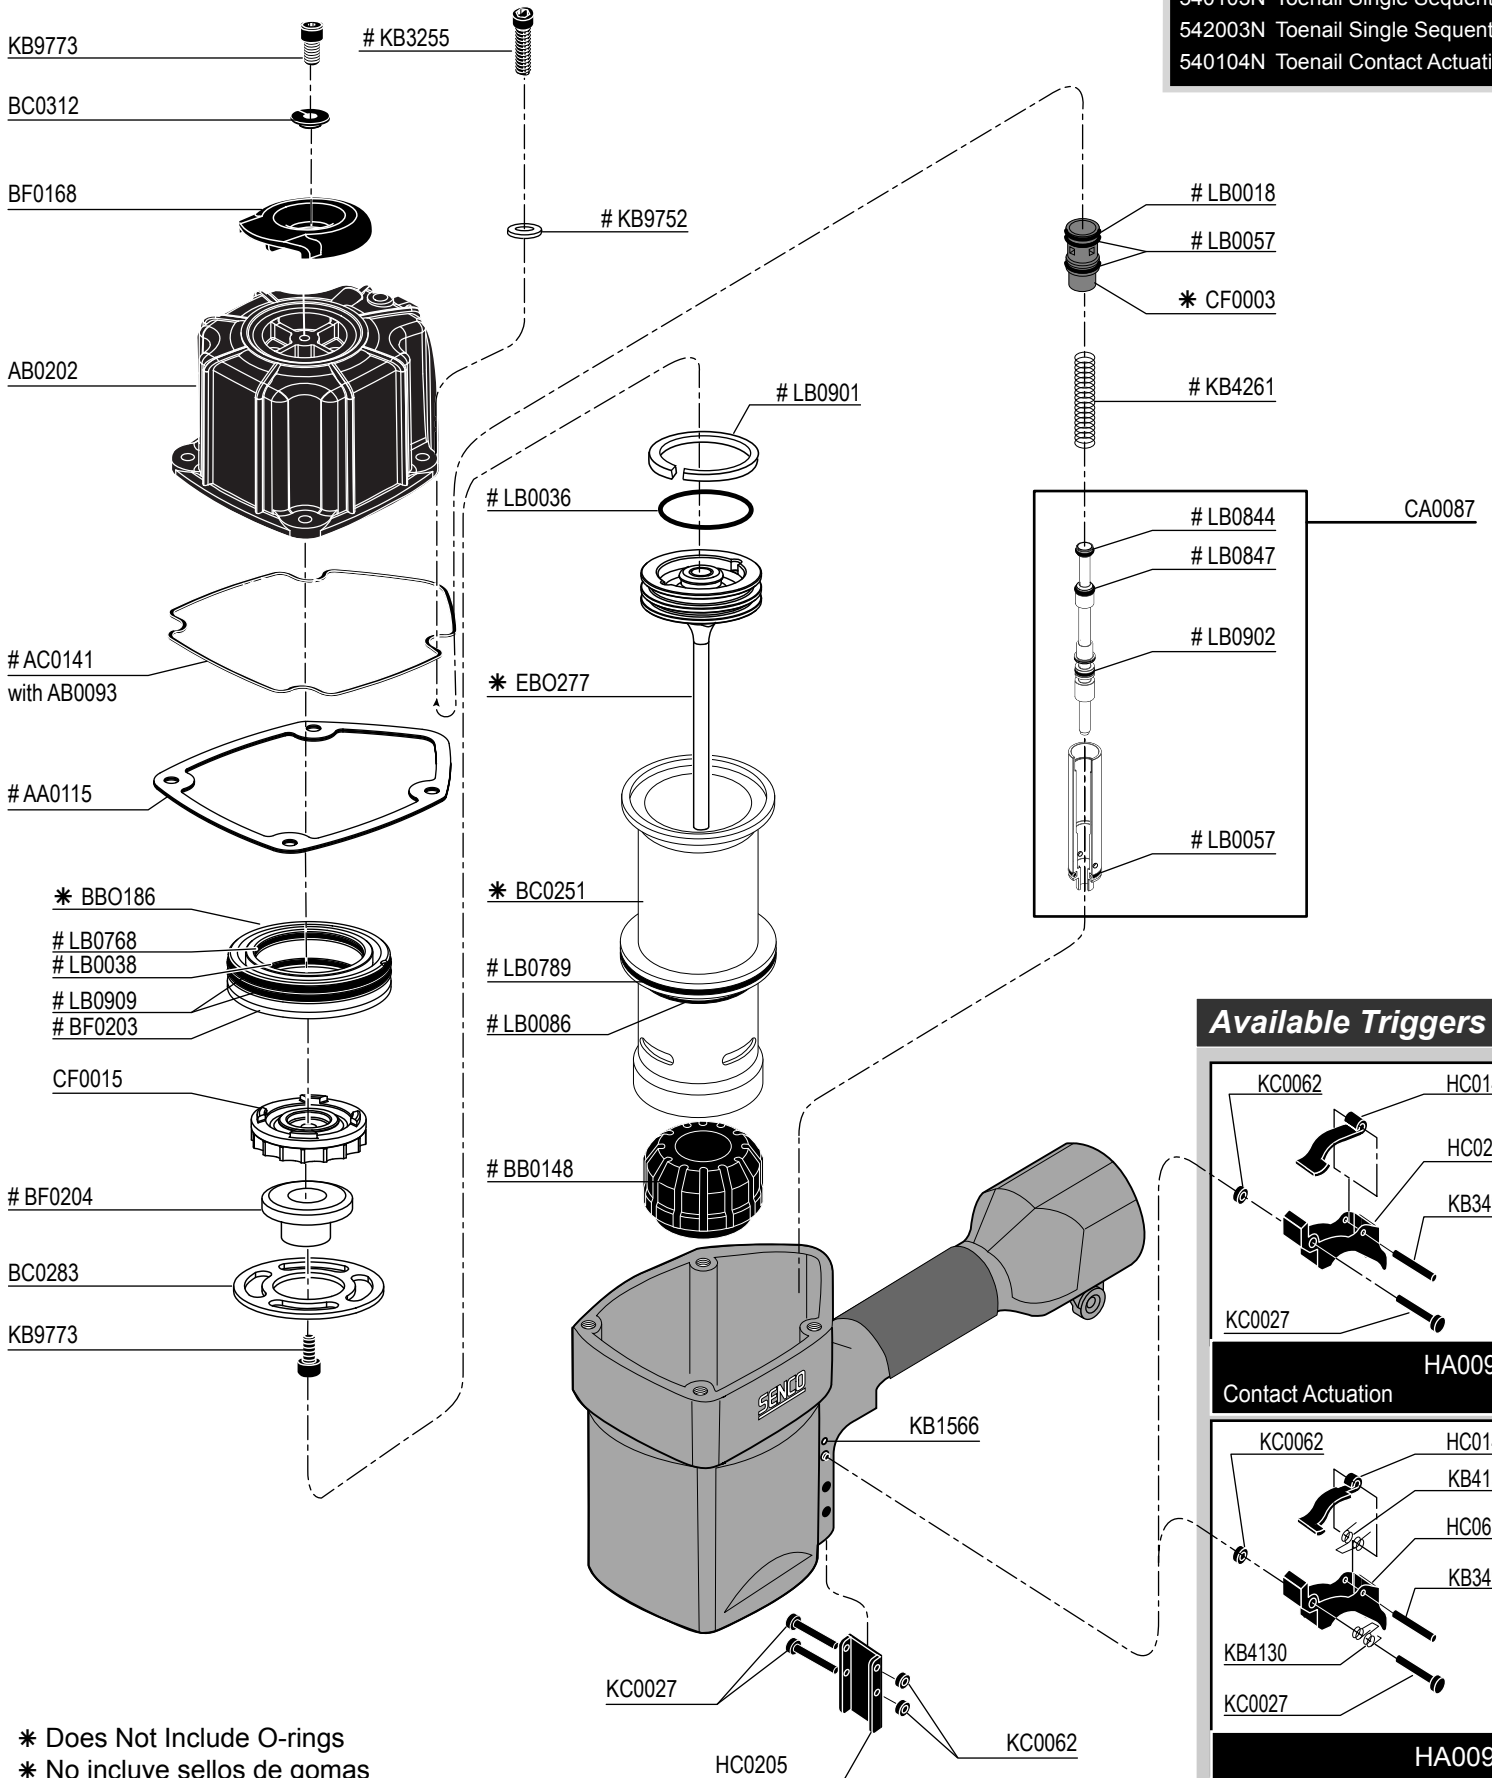

HA0098
Single Sequential

= Contents of YK0366 Repair Kit

Model	
540101N	Contact Actuation
542001N	Contact Actuation
540103N	Toenail Single Sequential
542003N	Toenail Single Sequential
540104N	Toenail Contact Actuation

- Does Not Include O-rings
- No incluye sellos de gomas
- Joints exclus

Available Triggers