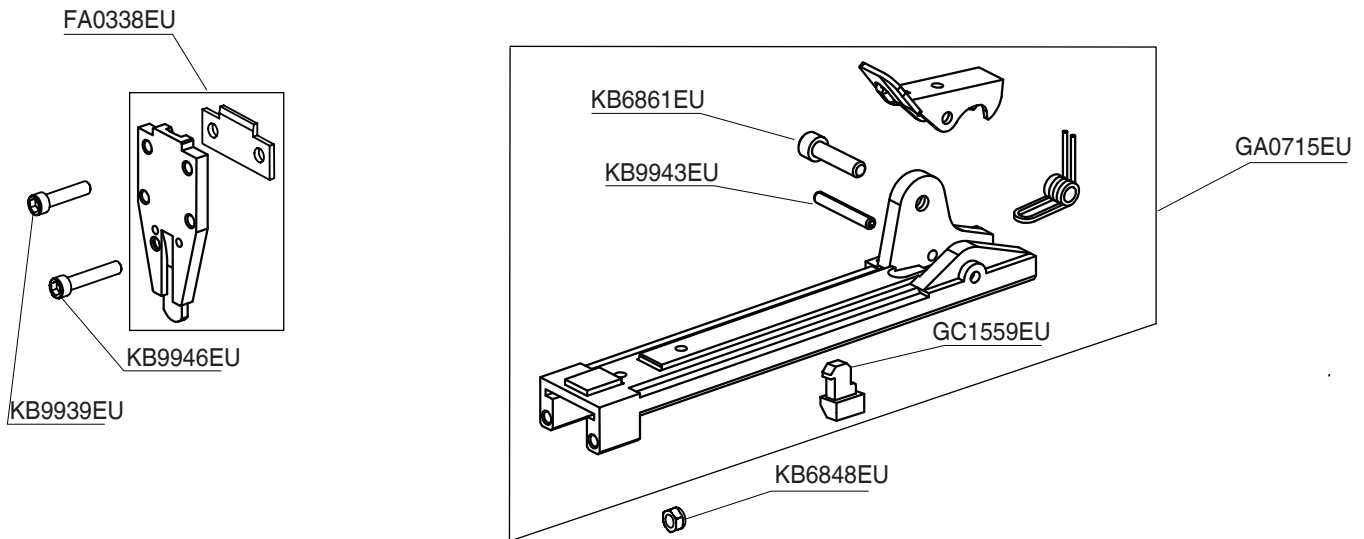

SBN10XP PINNER

EU DESIGNED PARTS CAN BE DIFFERENT

NFE06S-SBN Issued June 14, 2013