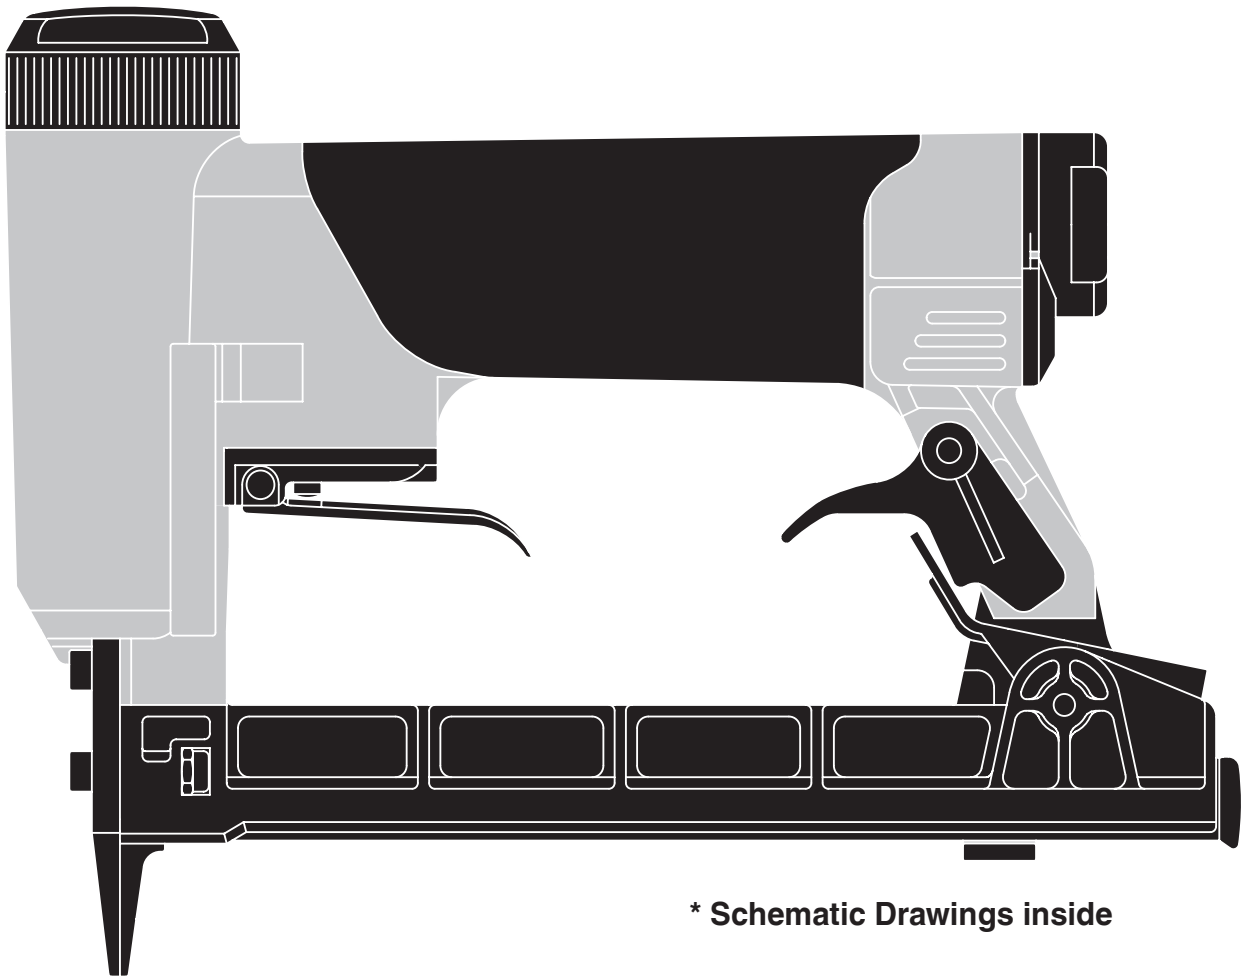

# SBN10XP PINNER

## *Parts Reference Guide*

\* Schematic Drawings inside

# SBN10XP Pinner

Tool #

8K2001N

EU DESIGNED PARTS CAN BE DIFFERENT