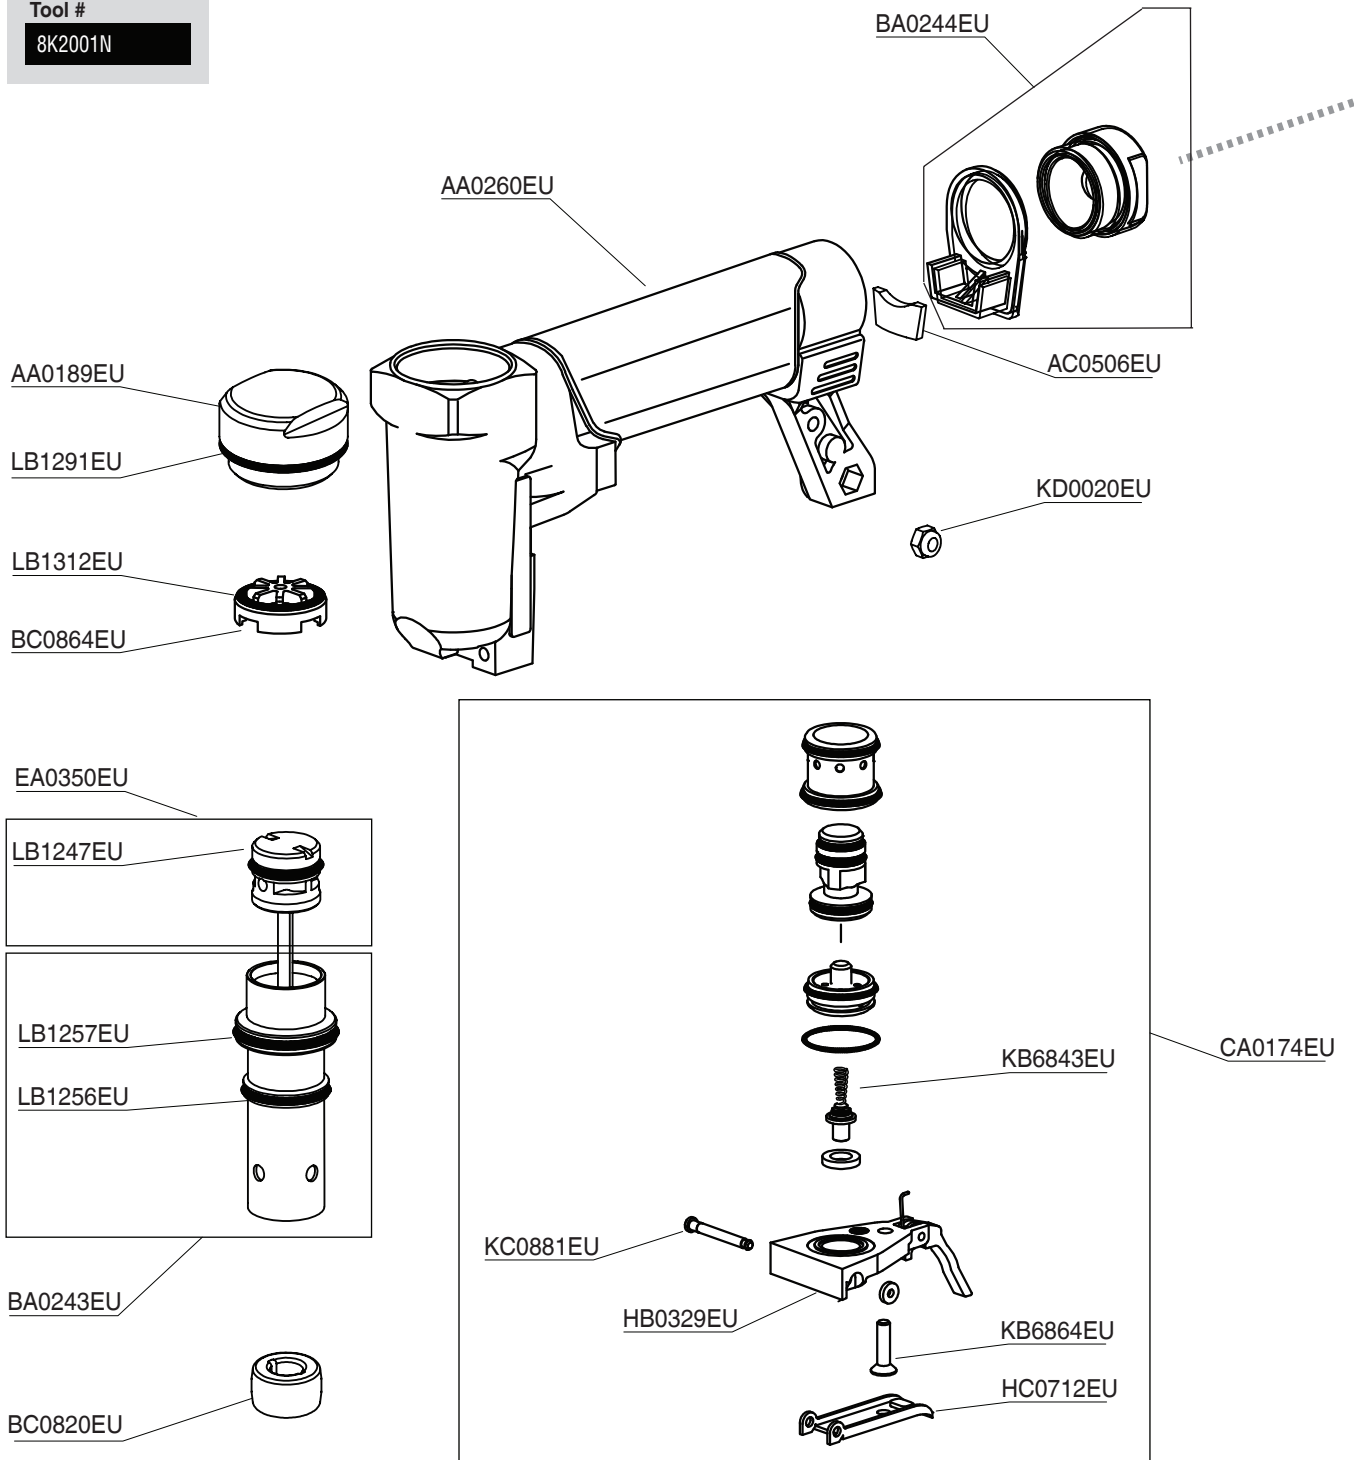

## *Parts Reference Guide*

\* Schematic Drawings inside

# SBN10XP Pinner

Tool #

8K2001N

EU DESIGNED PARTS CAN BE DIFFERENT