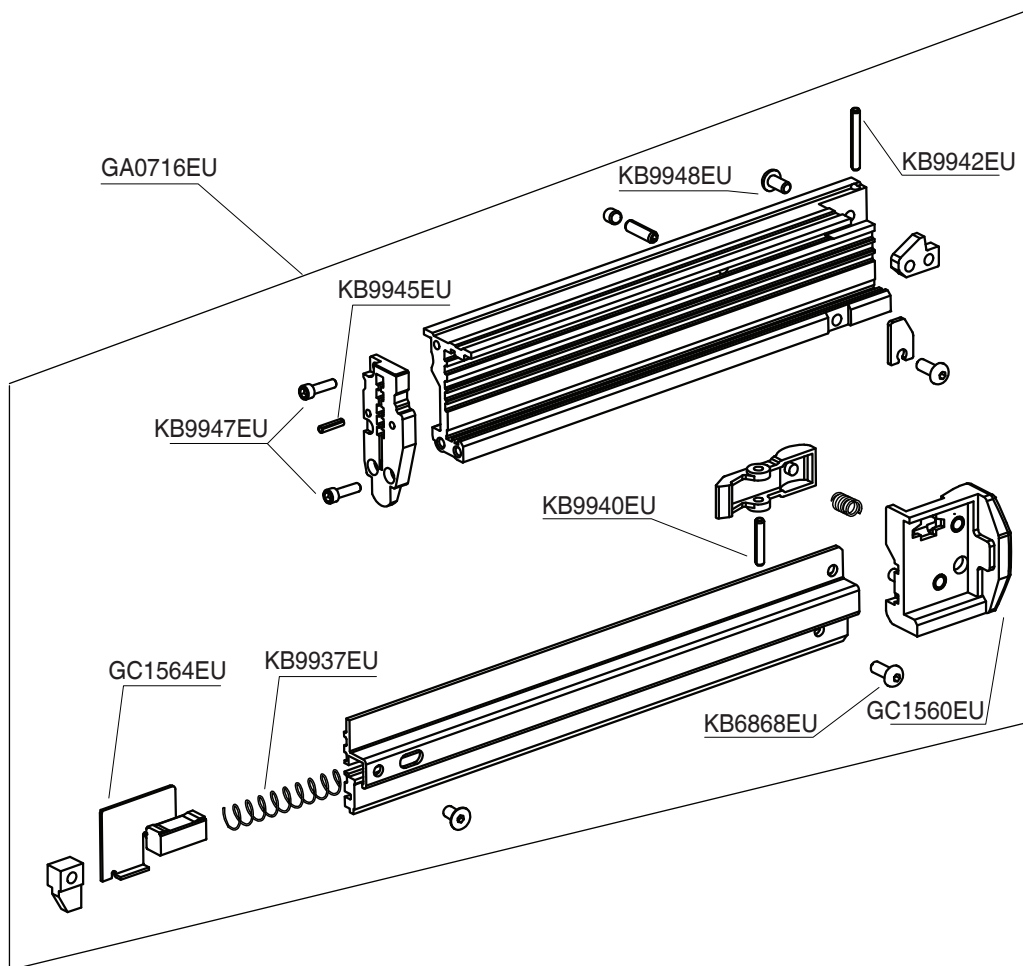

SBN10XP PINNER

EU DESIGNED PARTS CAN BE DIFFERENT

NFE06S-SBN Issued June 14, 2013