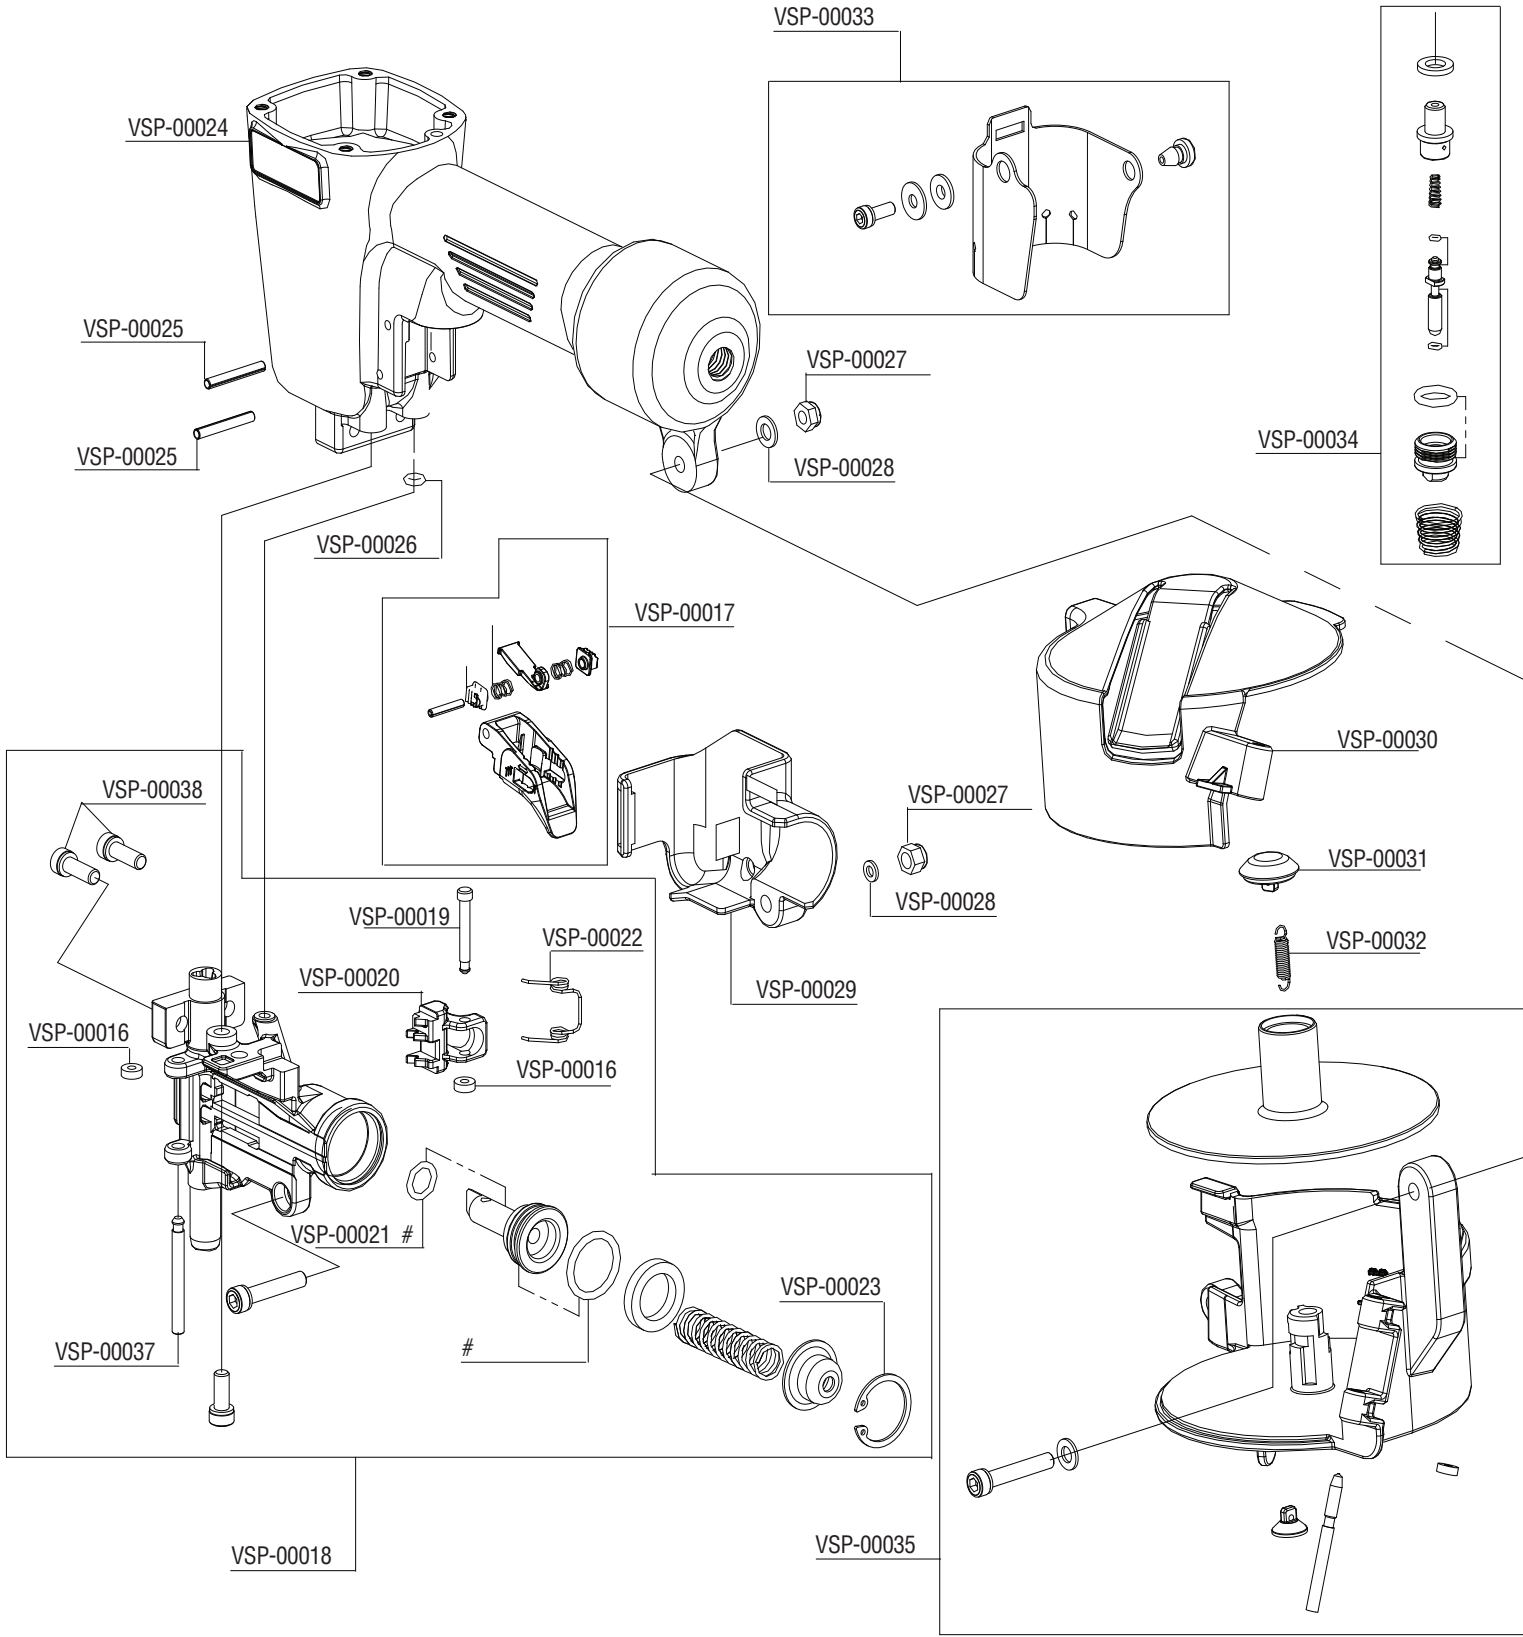

32 mm Coil Nailer

CoilPro32

EU DESIGNED PARTS CAN BE DIFFERENT